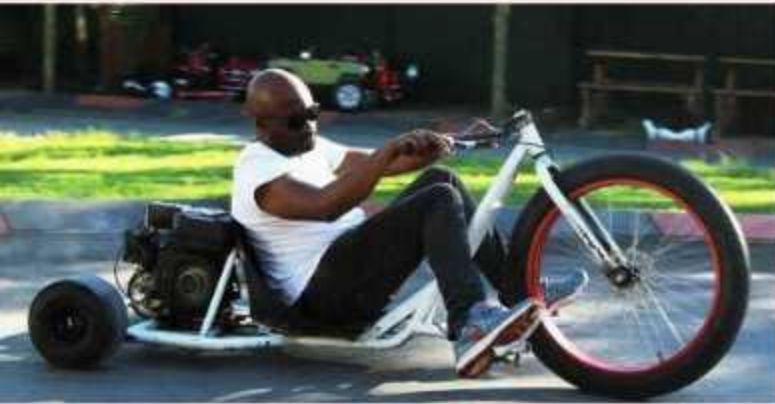

FIND YOUR INNER CHILD

Drift Freaks

drift trikes

R120 p/p for 10 minutes