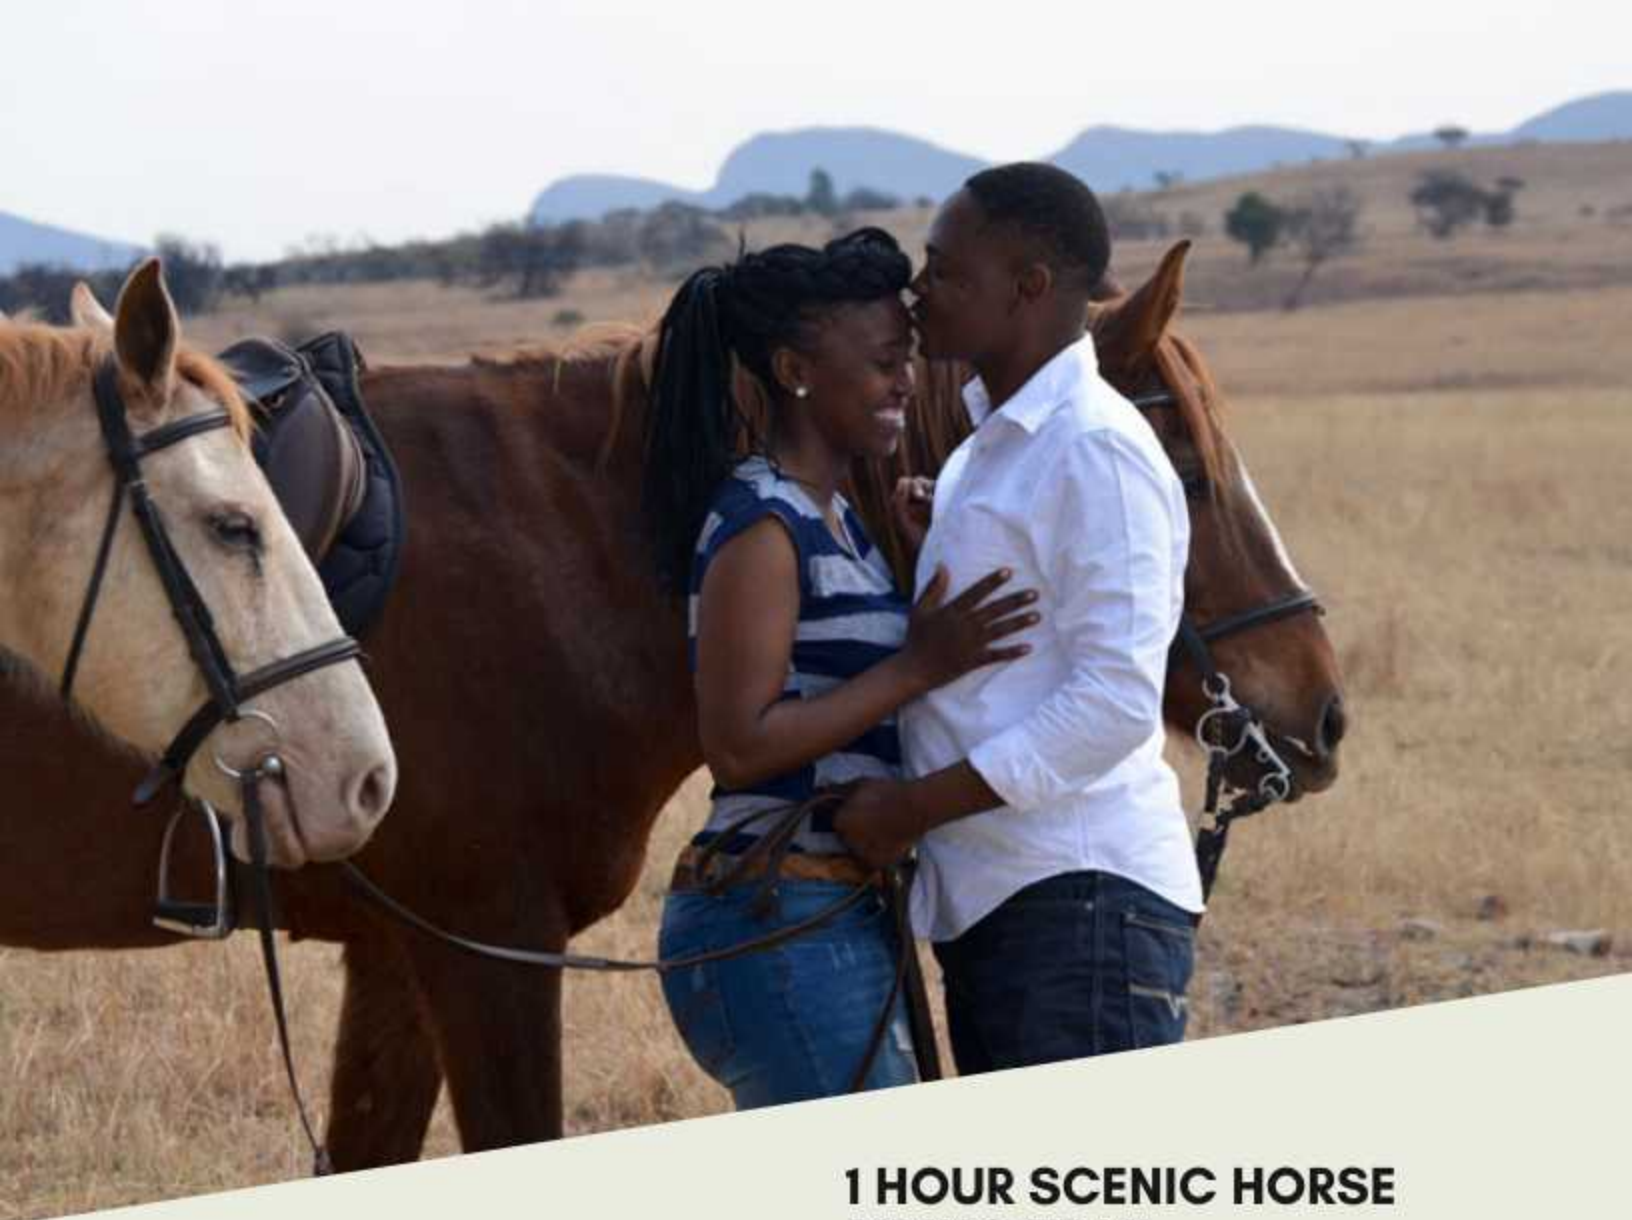

horseback riding

PACKAGE:

1 HOUR SCENIC HORSE RIDING
60 MINUTES FULL BODY MASSAGE

R700 PER PERSON

1 HOUR SCENIC HORSE RIDING TRAIL

NO HORSE RIDING EXPERIENCE NEEDED

This horse riding trail is Perfect for both First time and Experienced Horse riders alike!

Embarking from the Picturesque Farm Deo Duce, we trail on Horseback through beautiful South African Veld and meander along the Swart Stream Amazing bird life to be seen!

Our expertly trained Trail Horses, and your Own Personal Guide, make for a safe, thoroughly relaxing and unforgettable experience!

R350 PER PERSON